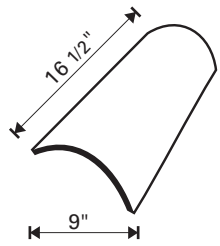

RAKE - 10.5 lbs