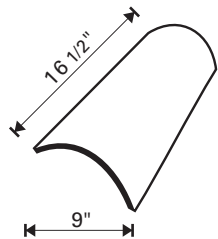

RAKE - 10.5 lbs