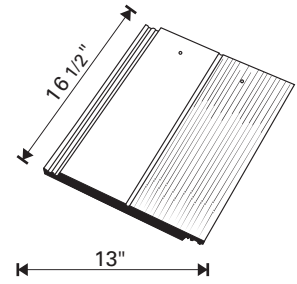

Antiquing can be added to colors which do not have flash. Please indicate "add antiquing" to your order as appropriate.

	TILE	RIDGE	RAKE	HIP STARTER
Pieces per pallet	270	190-210	125-140	40
Squares per pallet	3.0			
Weight per pallet (lbs. approx)	3135	1835-2025	1343-1500	370
Tiles per square	90			
Weight per square (lbs. approx)	1035			

Ask us about color. We will produce custom colors and custom blends. Please call for quotation.

STONEWORTH
BUILDING PRODUCTS

Phone: 913.422.0794
Fax: 913.441.1287

STONEWORTH TILE SPECIFICATIONS

Tile Profile: **OXFORD**

TILE - 12.0 lbs

Tile Profile: **BRISTOL**

TILE - 12.0 lbs

Tile Profile: **CAMBRIDGE**

TILE - 12.0 lbs

Tile Profile: **KENSINGTON**

TILE - 11.7 lbs

Tile Profile: **NOTTINGHAM**

TILE - 11.7 lbs

Tile Profile: **VENETIAN**

TILE - 11.5 lbs

FLAT TRIM TILES

RIDGE
10.5 lbs

RAKE
10.5 lbs

HIP STARTER
15.0 lbs

VENETIAN TRIM TILES