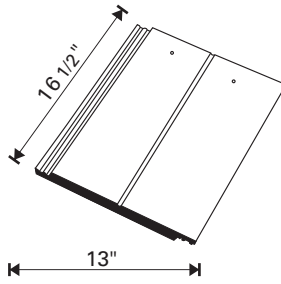

Antiquing can be added to colors which do not have flash. Please indicate "add antiquing" to your order as appropriate.

	TILE	RIDGE	RAKE	HIP STARTER
Pieces per pallet	270	190-210	125-140	40
Squares per pallet	3.0			
Weight per pallet (lbs. approx)	3135	1835-2025	1343-1500	370
Tiles per square	90			
Weight per square (lbs. approx)	1035			

Ask us about color. We will produce custom colors and custom blends. Please call for quotation.

STONEWORTH
BUILDING PRODUCTS

Phone: 913.422.0794
Fax: 913.441.1287

STONEWORTH TILE SPECIFICATIONS

Tile Profile: **OXFORD**

TILE - 12.0 lbs

Tile Profile: **BRISTOL**

TILE - 12.0 lbs

Tile Profile: **CAMBRIDGE**

TILE - 12.0 lbs

Tile Profile: **KENSINGTON**

TILE - 11.7 lbs

Tile Profile: **NOTTINGHAM**

TILE - 11.7 lbs

Tile Profile: **VENETIAN**

TILE - 11.5 lbs

FLAT TRIM TILES

RIDGE
10.5 lbs

RAKE
10.5 lbs

HIP STARTER
15.0 lbs

VENETIAN TRIM TILES