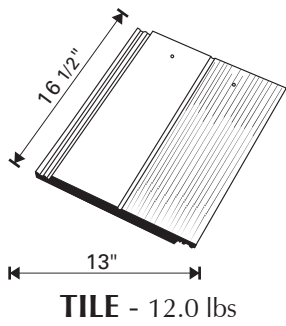

Ask us about color. We will produce custom colors and custom blends. Please call for quotation.

STONEWORTH
BUILDING PRODUCTS

Phone: 913.422.0794
Fax: 913.441.1287

Tile Profile: **CAMBRIDGE**

Description: Flat tile with center groove and brushed finish on right side of tile