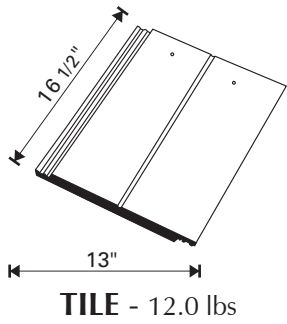

Tile Profile: **BRISTOL**

Description: Flat tile with center groove

COLOR	TILE	RIDGE	RAKE	HIP STARTER
Modena	BR5000S	BR50010S	BR50020S	BR50030S
Aspen*	BR10000S	BR10010S	BR10020S	BR10030S
Modello	BR14000S	BR14010S	BR14020S	BR14030S
Charcoal	BR00300S	BR00310S	BR00320S	BR00330S
Sonoma	BR80000S	BR80010S	BR80020S	BR80030S
Chocolate	BR15000S	BR15010S	BR15020S	BR15030S
Amber	BR00100S	BR00110S	BR00120S	BR00130S
Burnt Red	BR16000S	BR16010S	BR16020S	BR16030S
Marbled Terra Cotta	BR31000S	BR31010S	BR31020S	BR31030S
Ironwood	BR30000S	BR30010S	BR30020S	BR30030S
Suede	BR17000S	BR17010S	BR17020S	BR17030S
Cocoa	BR51000S	BR51010S	BR51020S	BR51030S
New England	BR60000S	BR60010S	BR60020S	BR60030S
Rosa	BR18000S	BR18010S	BR18020S	BR18030S
Stonebriar	BR19000S	BR19010S	BR19020S	BR19030S
Smoke	BR11000S	BR11010S	BR11020S	BR11030S
Bellagio	BR41000S	BR41010S	BR41020S	BR41030S
Brownstone	BR21000S	BR21010S	BR21020S	BR21030S
Tuscany Blend	BR90000S	BR90010S	BR90020S	BR90030S
Tudor Blend*	BR22000S	BR22010S	BR22020S	BR22030S
Catalina Blend	BR93000S	BR93010S	BR93020S	BR93030S
Roma Blend	BR92000S	BR92010S	BR92020S	BR92030S
Chesterfield Blend	BR23000S	BR23010S	BR23020S	BR23030S
Regency Blend	BR61000S	BR61010S	BR61020S	BR61030S
Greenbriar Blend*	BR24000S	BR24010S	BR24020S	BR24030S
Stonebrook Blend	BR71000S	BR71010S	BR71020S	BR71030S
Tuscany Plus Blend	BR25000S	BR25010S	BR25020S	BR25030S
Mission Blend*	BR26000S	BR26010S	BR26020S	BR26030S
Greystone Blend*	BR91000S	BR91010S	BR91020S	BR91030S
Roma Minor Blend	BR27000S	BR27010S	BR27020S	BR27030S

Antiquing can be added to colors which do not have flash. Please indicate "add antiquing" to your order as appropriate.

	TILE	RIDGE	RAKE	HIP STARTER
Pieces per pallet	276	200-240	125-140	40
Squares per pallet	3.0			
Weight per pallet (lbs. approx)	3342	2130-2550	1343-1500	630
Tiles per square	92			
Weight per square (lbs. approx)	1104			

Ask us about color. We will produce custom colors and custom blends. Please call for quotation.