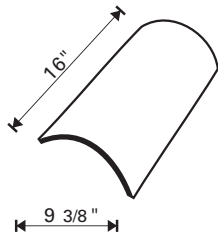

RIDGE - 9.5 lbs