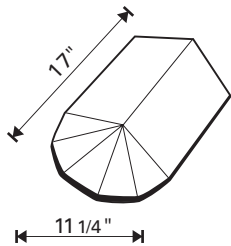

HIP STARTER - 15.0 lbs

COLOR	TILE	RIDGE	RAKE	HIP STARTER
Modena	NT50000S	NT50010S	NT50020S	NT50030S
Aspen*	NT10000S	NT10010S	NT10020S	NT10030S
Modello	NT14000S	NT14010S	NT14020S	NT14030S
Charcoal	NT00300S	NT00310S	NT00320S	NT00330S
Sonoma	NT80000S	NT80010S	NT80020S	NT80030S
Chocolate	NT15000S	NT15010S	NT15020S	NT15030S
Amber	NT00100S	NT00110S	NT00120S	NT00130S
Burnt Red	NT16000S	NT16010S	NT16020S	NT16030S
Marbled Terra Cotta	NT31000S	NT31010S	NT31020S	NT31030S
Ironwood	NT30000S	NT30010S	NT30020S	NT30030S
Suede	NT17000S	NT17010S	NT17020S	NT17030S
Cocoa	NT51000S	NT51010S	NT51020S	NT51030S
New England	NT60000S	NT60010S	NT60020S	NT60030S
Rosa	NT18000S	NT18010S	NT18020S	NT18030S
Stonebriar	NT19000S	NT19010S	NT19020S	NT19030S
Smoke	NT11000S	NT11010S	NT11020S	NT11030S
Bellagio	NT41000S	NT41010S	NT41020S	NT41030S
Brownstone	NT21000S	NT21010S	NT21020S	NT21030S
Tuscany Blend	NT90000S	NT90010S	NT90020S	NT90030S
Tudor Blend*	NT22000S	NT22010S	NT22020S	NT22030S
Catalina Blend	NT93000S	NT93010S	NT93020S	NT93030S
Roma Blend	NT92000S	NT92010S	NT92020S	NT92030S
Chesterfield Blend	NT23000S	NT23010S	NT23020S	NT23030S
Regency Blend	NT61000S	NT61010S	NT61020S	NT61030S
Greenbriar Blend*	NT24000S	NT24010S	NT24020S	NT24030S
Stonebrook Blend	NT71000S	NT71010S	NT71020S	NT71030S
Tuscany Plus Blend	NT25000S	NT25010S	NT25020S	NT25030S
Mission Blend*	NT26000S	NT26010S	NT26020S	NT26030S
Greystone Blend*	NT91000S	NT91010S	NT91020S	NT91030S
Roma Minor Blend	NT27000S	NT27010S	NT27020S	NT27030S

Antiquing can be added to colors which do not have flash. Please indicate "add antiquing" to your order as appropriate.

	TILE	RIDGE	RAKE	HIP STARTER
Pieces per pallet	276	200-240	125-140	40
Squares per pallet	3.0			
Weight per pallet (lbs. approx)	3259	2130-2550	1343-1500	630
Tiles per square	92			
Weight per square (lbs. approx)	1076			

Ask us about color. We will produce custom colors and custom blends. Please call for quotation.