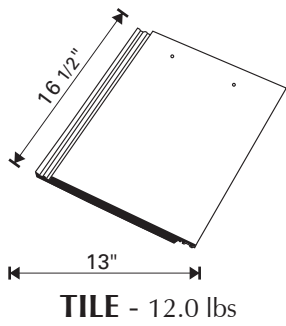

COLOR	TILE	RIDGE	RAKE	HIP STARTER
Modena	OX50000S	OX50010S	OX50020S	OX50030S
Aspen*	OX10000S	OX10010S	OX10020S	OX10030S
Modello	OX14000S	OX14010S	OX14020S	OX14030S
Charcoal	OX00300S	OX00310S	OX00320S	OX00330S
Sonoma	OX80000S	OX80010S	OX80020S	OX80030S
Chocolate	OX15000S	OX15010S	OX15020S	OX15030S
Amber	OX00100S	OX00110S	OX00120S	OX00130S
Burnt Red	OX16000S	OX16010S	OX16020S	OX16030S
Marbled Terra Cotta	OX31000S	OX31010S	OX31020S	OX31030S
Ironwood	OX30000S	OX30010S	OX30020S	OX30030S
Suede	OX17000S	OX17010S	OX17020S	OX17030S
Cocoa	OX51000S	OX51010S	OX51020S	OX51030S
New England	OX60000S	OX60010S	OX60020S	OX60030S
Rosa	OX18000S	OX18010S	OX18020S	OX18030S
Stonebriar	OX19000S	OX19010S	OX19020S	OX19030S
Smoke	OX11000S	OX11010S	OX11020S	OX11030S
Bellagio	OX41000S	OX41010S	OX41020S	OX41030S
Brownstone	OX21000S	OX21010S	OX21020S	OX21030S
Tuscany Blend	OX90000S	OX90010S	OX90020S	OX90030S
Tudor Blend*	OX22000S	OX22010S	OX22020S	OX22030S
Catalina Blend	OX93000S	OX93010S	OX93020S	OX93030S
Roma Blend	OX92000S	OX92010S	OX92020S	OX92030S
Chesterfield Blend	OX23000S	OX23010S	OX23020S	OX23030S
Regency Blend	OX61000S	OX61010S	OX61020S	OX61030S
Greenbriar Blend*	OX24000S	OX24010S	OX24020S	OX24030S
Stonebrook Blend	OX71000S	OX71010S	OX71020S	OX71030S
Tuscany Plus Blend	OX25000S	OX25010S	OX25020S	OX25030S
Mission Blend*	OX26000S	OX26010S	OX26020S	OX26030S
Greystone Blend*	OX91000S	OX91010S	OX91020S	OX91030S
Roma Minor Blend	OX27000S	OX27010S	OX27020S	OX27030S

Antiquing can be added to colors which do not have flash. Please indicate "add antiquing" to your order as appropriate.

	TILE	RIDGE	RAKE	HIP STARTER
Pieces per pallet	276	200-240	125-140	40
Squares per pallet	3.0			
Weight per pallet (lbs. approx)	3342	2130-2550	1343-1500	630
Tiles per square	92			
Weight per square (lbs. approx)	1104			

Ask us about color. We will produce custom colors and custom blends. Please call for quotation.