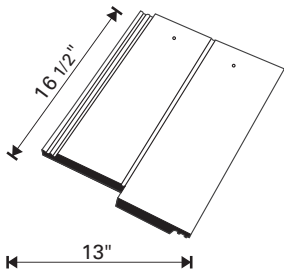

Tile Profile: **KENSINGTON**

Description: Flat tile with center groove and offset length

TILE - 11.7 lbs