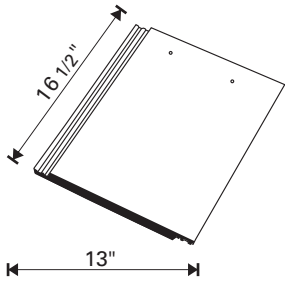

Ask us about color. We will produce custom colors and custom blends. Please call for quotation.

STONEWORTH
BUILDING PRODUCTS

Phone: 913.422.0794
Fax: 913.441.1287

STONEWORTH TILE SPECIFICATIONS

Tile Profile: **OXFORD**

TILE - 12.0 lbs

Tile Profile: **BRISTOL**

TILE - 12.0 lbs

Tile Profile: **CAMBRIDGE**

TILE - 12.0 lbs

Tile Profile: **KENSINGTON**

TILE - 11.7 lbs

Tile Profile: **NOTTINGHAM**

TILE - 11.7 lbs

Tile Profile: **VENETIAN**

TILE - 11.5 lbs

FLAT TRIM TILES

RIDGE
10.5 lbs

RAKE
10.5 lbs

HIP STARTER
15.0 lbs

VENETIAN TRIM TILES