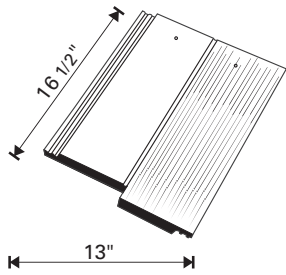

Ask us about color. We will produce custom colors and custom blends. Please call for quotation.

Phone: 913.422.0794
Fax: 913.441.1287

Tile Profile: **NOTTINGHAM**

1/1/21

Description: Flat tile with center groove, and offset length and brushed finish on right side of tile