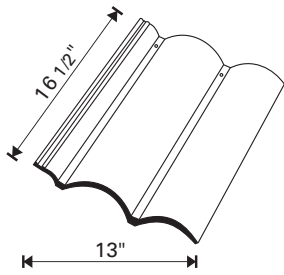

TILE - 11.5 lbs