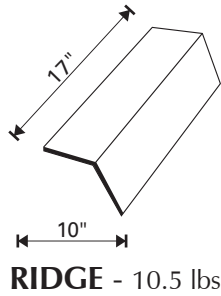

Tile Profile: **BRISTOL**

Description: Flat tile with center groove

COLOR	TILE	RIDGE	RAKE	HIP STARTER
Modena	BR5000S	BR50010S	BR50020S	BR50030S
Aspen*	BR10000S	BR10010S	BR10020S	BR10030S
Modello	BR14000S	BR14010S	BR14020S	BR14030S
Charcoal	BR00300S	BR00310S	BR00320S	BR00330S
Sonoma	BR80000S	BR80010S	BR80020S	BR80030S
Chocolate	BR15000S	BR15010S	BR15020S	BR15030S
Amber	BR00100S	BR00110S	BR00120S	BR00130S
Burnt Red	BR16000S	BR16010S	BR16020S	BR16030S
Marbled Terra Cotta	BR31000S	BR31010S	BR31020S	BR31030S
Ironwood	BR30000S	BR30010S	BR30020S	BR30030S
Suede	BR17000S	BR17010S	BR17020S	BR17030S
Cocoa	BR51000S	BR51010S	BR51020S	BR51030S
New England	BR60000S	BR60010S	BR60020S	BR60030S
Rosa	BR18000S	BR18010S	BR18020S	BR18030S
Stonebriar	BR19000S	BR19010S	BR19020S	BR19030S
Smoke	BR11000S	BR11010S	BR11020S	BR11030S
Bellagio	BR41000S	BR41010S	BR41020S	BR41030S
Brownstone	BR21000S	BR21010S	BR21020S	BR21030S
Tuscany Blend	BR90000S	BR90010S	BR90020S	BR90030S
Tudor Blend*	BR22000S	BR22010S	BR22020S	BR22030S
Catalina Blend	BR93000S	BR93010S	BR93020S	BR93030S
Roma Blend	BR92000S	BR92010S	BR92020S	BR92030S
Chesterfield Blend	BR23000S	BR23010S	BR23020S	BR23030S
Regency Blend	BR61000S	BR61010S	BR61020S	BR61030S
Greenbriar Blend*	BR24000S	BR24010S	BR24020S	BR24030S
Stonebrook Blend	BR71000S	BR71010S	BR71020S	BR71030S
Tuscany Plus Blend	BR25000S	BR25010S	BR25020S	BR25030S
Mission Blend*	BR26000S	BR26010S	BR26020S	BR26030S
Greystone Blend*	BR91000S	BR91010S	BR91020S	BR91030S
Roma Minor Blend	BR27000S	BR27010S	BR27020S	BR27030S

Antiquing can be added to colors which do not have flash. Please indicate "add antiquing" to your order as appropriate.

	TILE	RIDGE	RAKE	HIP STARTER
Pieces per pallet	276	200-240	125-140	40
Squares per pallet	3.0			
Weight per pallet (lbs. approx)	3342	2130-2550	1343-1500	630
Tiles per square	92			
Weight per square (lbs. approx)	1104			

Ask us about color. We will produce custom colors and custom blends. Please call for quotation.