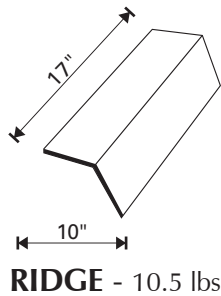

Ask us about color. We will produce custom colors and custom blends. Please call for quotation.

Phone: 913.422.0794  
Fax: 913.441.1287

Tile Profile: **CAMBRIDGE**

1/1/22

Description: Flat tile with center groove and brushed finish on right side of tile