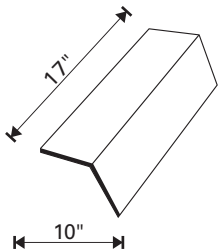

FLAT TRIM TILES

RIDGE
10.5 lbs