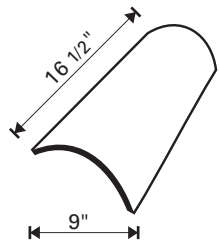

RAKE - 10.5 lbs