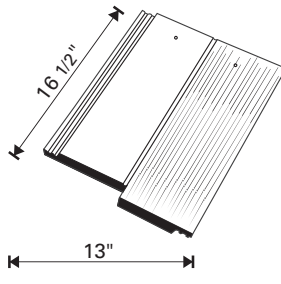

# STONEMORTH TILE SPECIFICATIONS

Tile Profile: **OXFORD**

**TILE - 12.0 lbs**

Tile Profile: **BRISTOL**

**TILE - 12.0 lbs**

Tile Profile: **CAMBRIDGE**

**TILE - 12.0 lbs**

Tile Profile: **KENSINGTON**

**TILE - 11.7 lbs**

Tile Profile: **NOTTINGHAM**

**TILE - 11.7 lbs**

Tile Profile: **VENETIAN**

**TILE - 11.5 lbs**