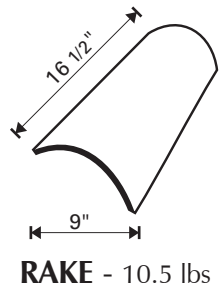

Tile Profile: **BRISTOL**

Description: Flat tile with center groove

COLOR	TILE	RIDGE	RAKE	HIP STARTER
Modena	BR5000S	BR50010S	BR50020S	BR50030S
Aspen*	BR10000S	BR10010S	BR10020S	BR10030S
Modello	BR14000S	BR14010S	BR14020S	BR14030S
Charcoal	BR00300S	BR00310S	BR00320S	BR00330S
Sonoma	BR80000S	BR80010S	BR80020S	BR80030S
Chocolate	BR15000S	BR15010S	BR15020S	BR15030S
Amber	BR00100S	BR00110S	BR00120S	BR00130S
Burnt Red	BR16000S	BR16010S	BR16020S	BR16030S
Marbled Terra Cotta	BR31000S	BR31010S	BR31020S	BR31030S
Ironwood	BR30000S	BR30010S	BR30020S	BR30030S
Suede	BR17000S	BR17010S	BR17020S	BR17030S
Cocoa	BR51000S	BR51010S	BR51020S	BR51030S
New England	BR60000S	BR60010S	BR60020S	BR60030S
Rosa	BR18000S	BR18010S	BR18020S	BR18030S
Stonebriar	BR19000S	BR19010S	BR19020S	BR19030S
Smoke	BR11000S	BR11010S	BR11020S	BR11030S
Bellagio	BR41000S	BR41010S	BR41020S	BR41030S
Brownstone	BR21000S	BR21010S	BR21020S	BR21030S
Tuscany Blend	BR90000S	BR90010S	BR90020S	BR90030S
Tudor Blend*	BR22000S	BR22010S	BR22020S	BR22030S
Catalina Blend	BR93000S	BR93010S	BR93020S	BR93030S
Roma Blend	BR92000S	BR92010S	BR92020S	BR92030S
Chesterfield Blend	BR23000S	BR23010S	BR23020S	BR23030S
Regency Blend	BR61000S	BR61010S	BR61020S	BR61030S
Greenbriar Blend*	BR24000S	BR24010S	BR24020S	BR24030S
Stonebrook Blend	BR71000S	BR71010S	BR71020S	BR71030S
Tuscany Plus Blend	BR25000S	BR25010S	BR25020S	BR25030S
Mission Blend*	BR26000S	BR26010S	BR26020S	BR26030S
Greystone Blend*	BR91000S	BR91010S	BR91020S	BR91030S
Roma Minor Blend	BR27000S	BR27010S	BR27020S	BR27030S

Antiquing can be added to colors which do not have flash. Please indicate "add antiquing" to your order as appropriate.

	TILE	RIDGE	RAKE	HIP STARTER
Pieces per pallet	276	200-240	125-140	40
Squares per pallet	3.0			
Weight per pallet (lbs. approx)	3342	2130-2550	1343-1500	630
Tiles per square	92			
Weight per square (lbs. approx)	1104			

Ask us about color. We will produce custom colors and custom blends. Please call for quotation.