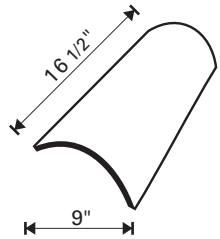

**Ask us about color. We will produce custom colors and custom blends. Please call for quotation.**

Phone: 913.422.0794  
Fax: 913.441.1287

**TILE** - 11.5 lbs

**RIDGE** - 9.5 lbs

**RAKE** - 10.5 lbs

**HIP STARTER** - 8.5 lbs