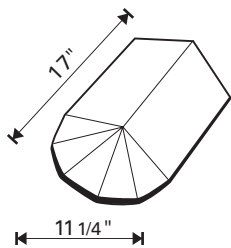

HIP STARTER - 15.0 lbs

COLOR	TILE	RIDGE	RAKE	HIP STARTER
Modena	NT50000S	NT50010S	NT50020S	NT50030S
Aspen*	NT10000S	NT10010S	NT10020S	NT10030S
Modello	NT14000S	NT14010S	NT14020S	NT14030S
Charcoal	NT00300S	NT00310S	NT00320S	NT00330S
Sonoma	NT80000S	NT80010S	NT80020S	NT80030S
Chocolate	NT15000S	NT15010S	NT15020S	NT15030S
Amber	NT00100S	NT00110S	NT00120S	NT00130S
Burnt Red	NT16000S	NT16010S	NT16020S	NT16030S
Marbled Terra Cotta	NT31000S	NT31010S	NT31020S	NT31030S
Ironwood	NT30000S	NT30010S	NT30020S	NT30030S
Suede	NT17000S	NT17010S	NT17020S	NT17030S
Cocoa	NT51000S	NT51010S	NT51020S	NT51030S
New England	NT60000S	NT60010S	NT60020S	NT60030S
Rosa	NT18000S	NT18010S	NT18020S	NT18030S
Stonebriar	NT19000S	NT19010S	NT19020S	NT19030S
Smoke	NT11000S	NT11010S	NT11020S	NT11030S
Bellagio	NT41000S	NT41010S	NT41020S	NT41030S
Brownstone	NT21000S	NT21010S	NT21020S	NT21030S
Tuscany Blend	NT90000S	NT90010S	NT90020S	NT90030S
Tudor Blend*	NT22000S	NT22010S	NT22020S	NT22030S
Catalina Blend	NT93000S	NT93010S	NT93020S	NT93030S
Roma Blend	NT92000S	NT92010S	NT92020S	NT92030S
Chesterfield Blend	NT23000S	NT23010S	NT23020S	NT23030S
Regency Blend	NT61000S	NT61010S	NT61020S	NT61030S
Greenbriar Blend*	NT24000S	NT24010S	NT24020S	NT24030S
Stonebrook Blend	NT71000S	NT71010S	NT71020S	NT71030S
Tuscany Plus Blend	NT25000S	NT25010S	NT25020S	NT25030S
Mission Blend*	NT26000S	NT26010S	NT26020S	NT26030S
Greystone Blend*	NT91000S	NT91010S	NT91020S	NT91030S
Roma Minor Blend	NT27000S	NT27010S	NT27020S	NT27030S

Antiquing can be added to colors which do not have flash. Please indicate "add antiquing" to your order as appropriate.

	TILE	RIDGE	RAKE	HIP STARTER
Pieces per pallet	276	200-240	125-140	40
Squares per pallet	3.0			
Weight per pallet (lbs. approx)	3259	2130-2550	1343-1500	630
Tiles per square	92			
Weight per square (lbs. approx)	1076			

Ask us about color. We will produce custom colors and custom blends. Please call for quotation.