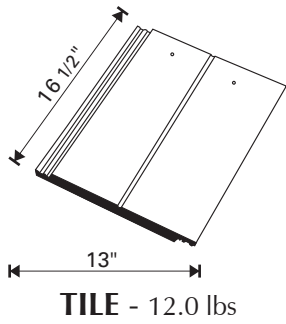

Tile Profile: **BRISTOL**

Description: Flat tile with center groove

COLOR	TILE	RIDGE	RAKE	HIP STARTER
Modena	BR5000S	BR50010S	BR50020S	BR50030S
Aspen*	BR10000S	BR10010S	BR10020S	BR10030S
Modello	BR14000S	BR14010S	BR14020S	BR14030S
Charcoal	BR00300S	BR00310S	BR00320S	BR00330S
Sonoma	BR80000S	BR80010S	BR80020S	BR80030S
Chocolate	BR15000S	BR15010S	BR15020S	BR15030S
Amber	BR00100S	BR00110S	BR00120S	BR00130S
Burnt Red	BR16000S	BR16010S	BR16020S	BR16030S
Marbled Terra Cotta	BR31000S	BR31010S	BR31020S	BR31030S
Ironwood	BR30000S	BR30010S	BR30020S	BR30030S
Suede	BR17000S	BR17010S	BR17020S	BR17030S
Cocoa	BR51000S	BR51010S	BR51020S	BR51030S
New England	BR60000S	BR60010S	BR60020S	BR60030S
Rosa	BR18000S	BR18010S	BR18020S	BR18030S
Stonebriar	BR19000S	BR19010S	BR19020S	BR19030S
Smoke	BR11000S	BR11010S	BR11020S	BR11030S
Bellagio	BR41000S	BR41010S	BR41020S	BR41030S
Brownstone	BR21000S	BR21010S	BR21020S	BR21030S
Tuscany Blend	BR90000S	BR90010S	BR90020S	BR90030S
Tudor Blend*	BR22000S	BR22010S	BR22020S	BR22030S
Catalina Blend	BR93000S	BR93010S	BR93020S	BR93030S
Roma Blend	BR92000S	BR92010S	BR92020S	BR92030S
Chesterfield Blend	BR23000S	BR23010S	BR23020S	BR23030S
Regency Blend	BR61000S	BR61010S	BR61020S	BR61030S
Greenbriar Blend*	BR24000S	BR24010S	BR24020S	BR24030S
Stonebrook Blend	BR71000S	BR71010S	BR71020S	BR71030S
Tuscany Plus Blend	BR25000S	BR25010S	BR25020S	BR25030S
Mission Blend*	BR26000S	BR26010S	BR26020S	BR26030S
Greystone Blend*	BR91000S	BR91010S	BR91020S	BR91030S
Roma Minor Blend	BR27000S	BR27010S	BR27020S	BR27030S

Antiquing can be added to colors which do not have flash. Please indicate "add antiquing" to your order as appropriate.

	TILE	RIDGE	RAKE	HIP STARTER
Pieces per pallet	276	200-240	125-140	40
Squares per pallet	3.0			
Weight per pallet (lbs. approx)	3342	2130-2550	1343-1500	630
Tiles per square	92			
Weight per square (lbs. approx)	1104			

Ask us about color. We will produce custom colors and custom blends. Please call for quotation.