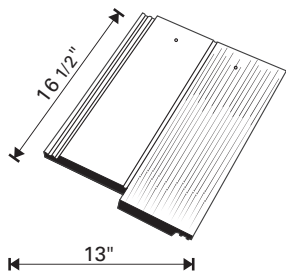

**Ask us about color. We will produce custom colors and custom blends. Please call for quotation.**

Phone: 913.422.0794  
Fax: 913.441.1287

Tile Profile: **NOTTINGHAM**

1/1/22

Description: Flat tile with center groove, and offset length and brushed finish on right side of tile