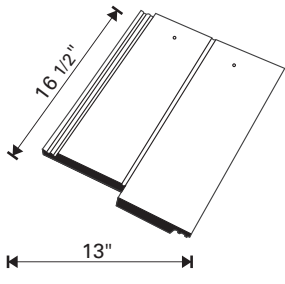

# STONEMORTH TILE SPECIFICATIONS

Tile Profile: **OXFORD**

**TILE - 12.0 lbs**

Tile Profile: **BRISTOL**

**TILE - 12.0 lbs**

Tile Profile: **CAMBRIDGE**

**TILE - 12.0 lbs**

Tile Profile: **KENSINGTON**

**TILE - 11.7 lbs**

Tile Profile: **NOTTINGHAM**

**TILE - 11.7 lbs**

Tile Profile: **VENETIAN**

**TILE - 11.5 lbs**