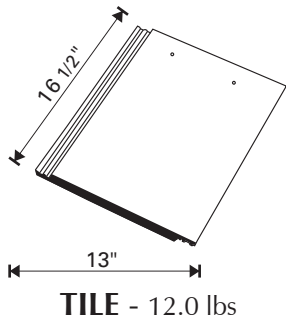

COLOR	TILE	RIDGE	RAKE	HIP STARTER
Modena	OX50000S	OX50010S	OX50020S	OX50030S
Aspen*	OX10000S	OX10010S	OX10020S	OX10030S
Modello	OX14000S	OX14010S	OX14020S	OX14030S
Charcoal	OX00300S	OX00310S	OX00320S	OX00330S
Sonoma	OX80000S	OX80010S	OX80020S	OX80030S
Chocolate	OX15000S	OX15010S	OX15020S	OX15030S
Amber	OX00100S	OX00110S	OX00120S	OX00130S
Burnt Red	OX16000S	OX16010S	OX16020S	OX16030S
Marbled Terra Cotta	OX31000S	OX31010S	OX31020S	OX31030S
Ironwood	OX30000S	OX30010S	OX30020S	OX30030S
Suede	OX17000S	OX17010S	OX17020S	OX17030S
Cocoa	OX51000S	OX51010S	OX51020S	OX51030S
New England	OX60000S	OX60010S	OX60020S	OX60030S
Rosa	OX18000S	OX18010S	OX18020S	OX18030S
Stonebriar	OX19000S	OX19010S	OX19020S	OX19030S
Smoke	OX11000S	OX11010S	OX11020S	OX11030S
Bellagio	OX41000S	OX41010S	OX41020S	OX41030S
Brownstone	OX21000S	OX21010S	OX21020S	OX21030S
Tuscany Blend	OX90000S	OX90010S	OX90020S	OX90030S
Tudor Blend*	OX22000S	OX22010S	OX22020S	OX22030S
Catalina Blend	OX93000S	OX93010S	OX93020S	OX93030S
Roma Blend	OX92000S	OX92010S	OX92020S	OX92030S
Chesterfield Blend	OX23000S	OX23010S	OX23020S	OX23030S
Regency Blend	OX61000S	OX61010S	OX61020S	OX61030S
Greenbriar Blend*	OX24000S	OX24010S	OX24020S	OX24030S
Stonebrook Blend	OX71000S	OX71010S	OX71020S	OX71030S
Tuscany Plus Blend	OX25000S	OX25010S	OX25020S	OX25030S
Mission Blend*	OX26000S	OX26010S	OX26020S	OX26030S
Greystone Blend*	OX91000S	OX91010S	OX91020S	OX91030S
Roma Minor Blend	OX27000S	OX27010S	OX27020S	OX27030S

Antiquing can be added to colors which do not have flash. Please indicate "add antiquing" to your order as appropriate.

	TILE	RIDGE	RAKE	HIP STARTER
Pieces per pallet	276	200-240	125-140	40
Squares per pallet	3.0			
Weight per pallet (lbs. approx)	3342	2130-2550	1343-1500	630
Tiles per square	92			
Weight per square (lbs. approx)	1104			

Ask us about color. We will produce custom colors and custom blends. Please call for quotation.