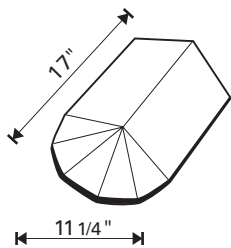

HIP STARTER - 15.0 lbs

COLOR	TILE	RIDGE	RAKE	HIP STARTER
Modena	KE50000S	KE50010S	KE50020S	KE50030S
Aspen*	KE10000S	KE10010S	KE10020S	KE10030S
Modello	KE14000S	KE14010S	KE14020S	KE14030S
Charcoal	KE00300S	KE00310S	KE00320S	KE00330S
Sonoma	KE80000S	KE80010S	KE80020S	KE80030S
Chocolate	KE15000S	KE15010S	KE15020S	KE15030S
Amber	KE00100S	KE00110S	KE00120S	KE00130S
Burnt Red	KE16000S	KE16010S	KE16020S	KE16030S
Marbled Terra Cotta	KE31000S	KE31010S	KE31020S	KE31030S
Ironwood	KE30000S	KE30010S	KE30020S	KE30030S
Suede	KE17000S	KE17010S	KE17020S	KE17030S
Cocoa	KE51000S	KE51010S	KE51020S	KE51030S
New England	KE60000S	KE60010S	KE60020S	KE60030S
Rosa	KE18000S	KE18010S	KE18020S	KE18030S
Stonebriar	KE19000S	KE19010S	KE19020S	KE19030S
Smoke	KE11000S	KE11010S	KE11020S	KE11030S
Bellagio	KE41000S	KE41010S	KE41020S	KE41030S
Brownstone	KE21000S	KE21010S	KE21020S	KE21030S
Tuscany Blend	KE90000S	KE90010S	KE90020S	KE90030S
Tudor Blend*	KE22000S	KE22010S	KE22020S	KE22030S
Catalina Blend	KE93000S	KE93010S	KE93020S	KE93030S
Roma Blend	KE92000S	KE92010S	KE92020S	KE92030S
Chesterfield Blend	KE23000S	KE23010S	KE23020S	KE23030S
Regency Blend	KE61000S	KE61010S	KE61020S	KE61030S
Greenbriar Blend*	KE24000S	KE24010S	KE24020S	KE24030S
Stonebrook Blend	KE71000S	KE71010S	KE71020S	KE71030S
Tuscany Plus Blend	KE25000S	KE25010S	KE25020S	KE25030S
Mission Blend*	KE26000S	KE26010S	KE26020S	KE26030S
Greystone Blend*	KE91000S	KE91010S	KE91020S	KE91030S
Roma Minor Blend	KE27000S	KE27010S	KE27020S	KE27030S

Antiquing can be added to colors which do not have flash. Please indicate "add antiquing" to your order as appropriate.

	TILE	RIDGE	RAKE	HIP STARTER
Pieces per pallet	276	200-240	125-140	40
Squares per pallet	3.0			
Weight per pallet (lbs. approx)	3259	2130-2550	1343-1500	630
Tiles per square	92			
Weight per square (lbs. approx)	1076			

Ask us about color. We will produce custom colors and custom blends. Please call for quotation.