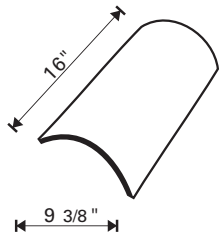

Antiquing can be added to colors which do not have flash. Please indicate "add antiquing" to your order as appropriate.

	TILE	RIDGE	RAKE	HIP STARTER
Pieces per pallet	276	200-240	125-140	40
Squares per pallet	3.0			
Weight per pallet (lbs. approx)	3259	2130-2550	1343-1500	630
Tiles per square	92			
Weight per square (lbs. approx)	1076			

**Ask us about color. We will produce custom colors and custom blends. Please call for quotation.**

Phone: 913.422.0794  
Fax: 913.441.1287

**TILE** - 11.5 lbs

**RIDGE** - 9.5 lbs

**RAKE** - 10.5 lbs

**HIP STARTER** - 8.5 lbs