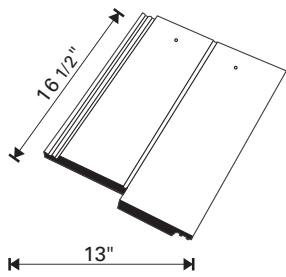

Tile Profile: **KENSINGTON**

Description: Flat tile with center groove and offset length

TILE - 11.7 lbs