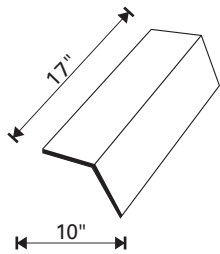

RIDGE - 10.5 lbs