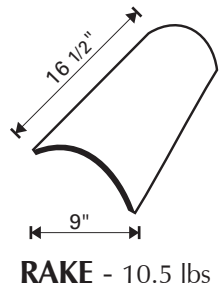

Ask us about color. We will produce custom colors and custom blends. Please call for quotation.

Phone: 913.422.0794  
Fax: 913.441.1287

Tile Profile: **CAMBRIDGE**

1/1/22

Description: Flat tile with center groove and brushed finish on right side of tile