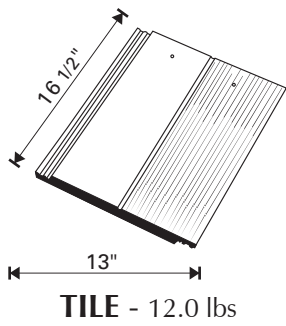

Ask us about color. We will produce custom colors and custom blends. Please call for quotation.

Phone: 913.422.0794  
Fax: 913.441.1287

Tile Profile: **CAMBRIDGE**

1/1/22

Description: Flat tile with center groove and brushed finish on right side of tile